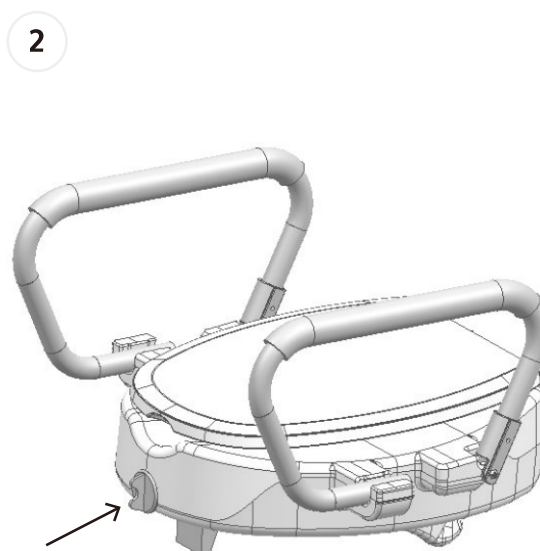

Europa Toilet Seat - BA02040003

Parts List

Assembly

1
Insert the nut and bolt into the armrest as indicated above, be careful not to over-tighten.

2
Place the Europa seat on the toilet pan and tighten the knob at the front to ensure it is fastened to the pan safely.
Hand tighten only.