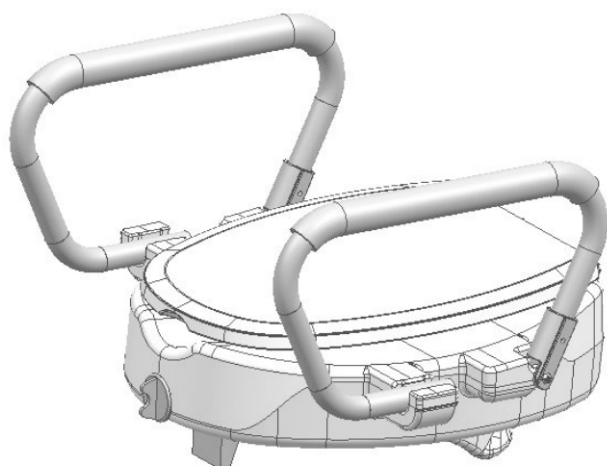

Europa Toilet Seat - BA02040003

Parts List

Assembly

1
Insert the nut and bolt into the armrest as indicated above, be careful not to over-tighten.

2
Place the Europa seat on the toilet pan and tighten the knob at the front to ensure it is fastened to the pan safely.
Hand tighten only.