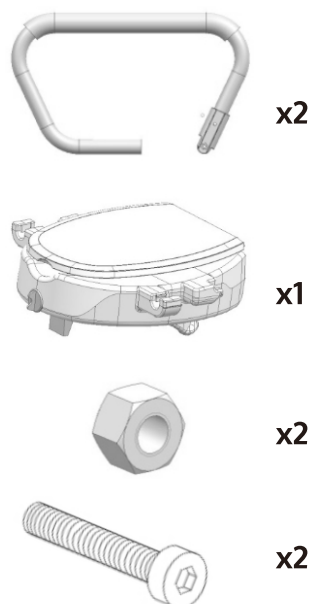

Europa Toilet Seat - BA02040003

Parts List

Assembly

1
Insert the nut and bolt into the armrest as indicated above, be careful not to over-tighten.

2
Place the Europa seat on the toilet pan and tighten the knob at the front to ensure it is fastened to the pan safely.
Hand tighten only.