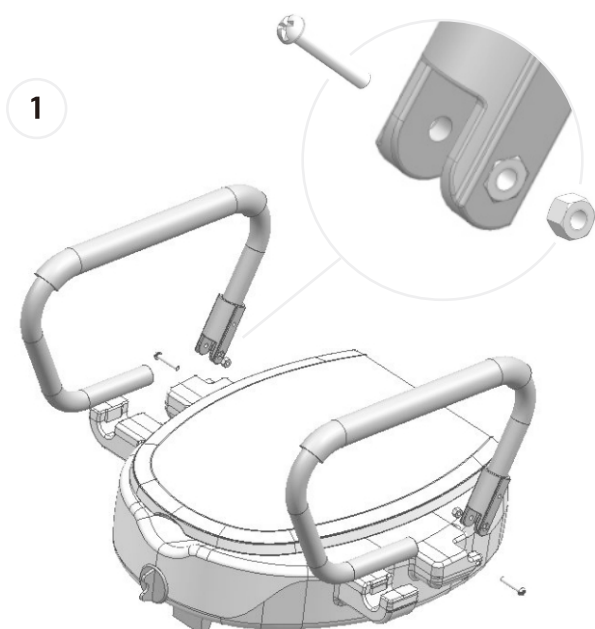

Europa Toilet Seat - BA02040003

Parts List

Assembly

1
Insert the nut and bolt into the armrest as indicated above, be careful not to over-tighten.

2
Place the Europa seat on the toilet pan and tighten the knob at the front to ensure it is fastened to the pan safely.
Hand tighten only.